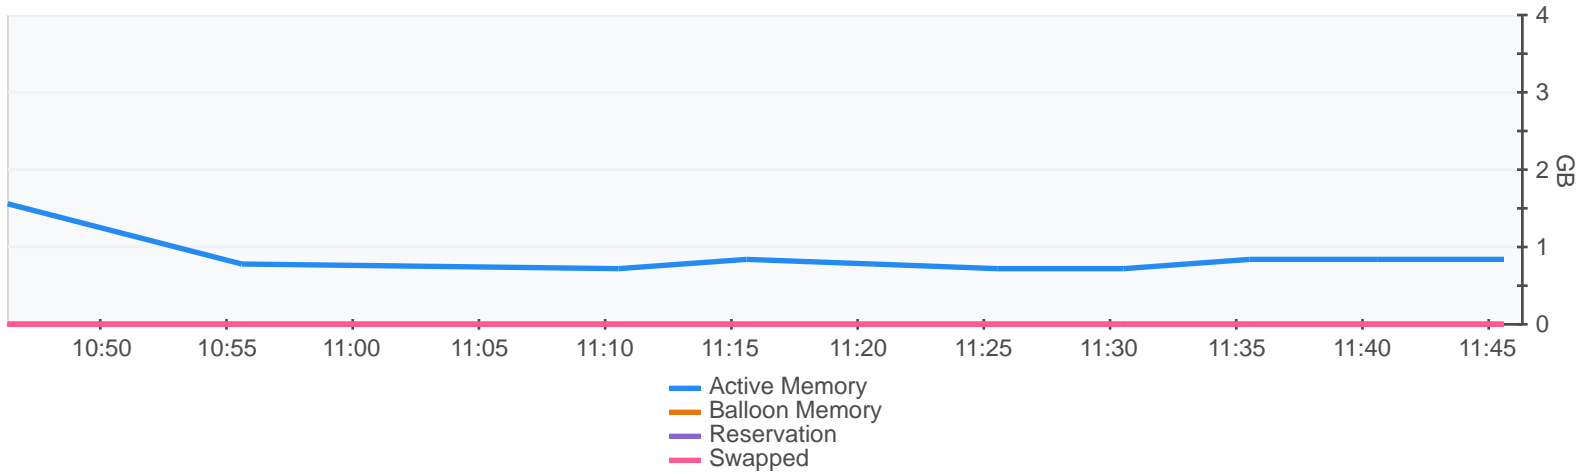

Memory

Network Utilization