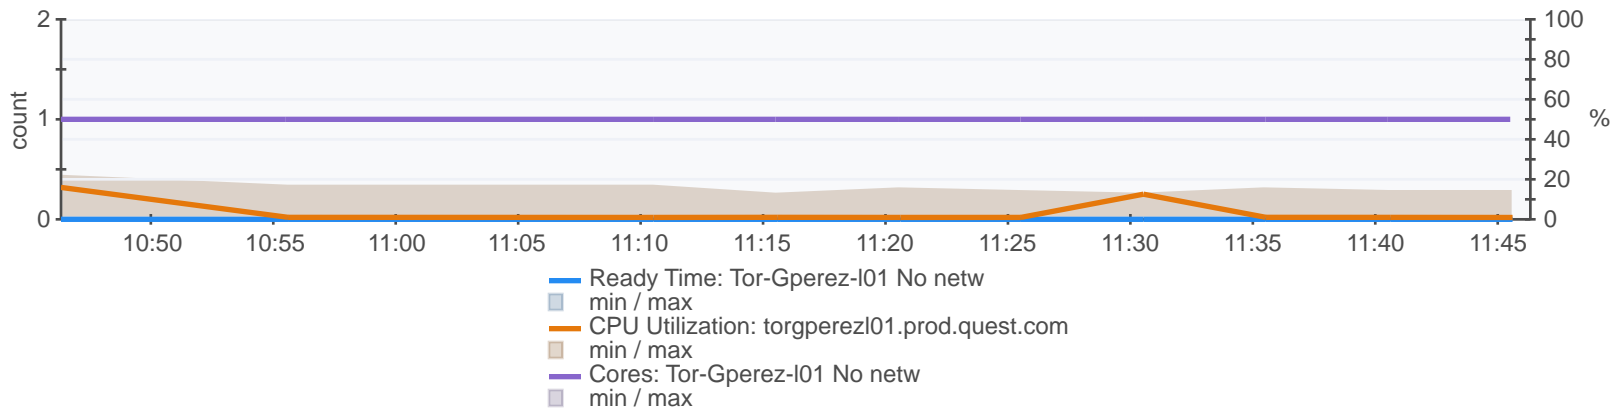

Virtual Machine Summary

Virtual Machine		CPU				Memory				Network Throughput			Disk Access		
Name	Uptime	Count	Average CPU	Used %	% Ready	Active	Consumed	Shared	Swapped	Send Rate	Receive Rate	Total	Read Rate	Write Rate	Total
Tor-Gperez-l01 No netw	100.0 %	1	73.9 MHz	2.8 %	0.0 %	1.0 GB	5.9 GB	0.0 KB	0.0 KB	4.7 Kb/s	107.4 Kb/s	112.0 Kb/s	11.2 KB/s	56.9 KB/s	82.9 %

Storage

Tor-Gperez-I01 No netw Logical Disks

Device	Space Used			Space Available			Total Space	Capacity Used	Capacity Available	Weekly Growth Rate	Time To Full	Suggestion
	Min	Avg	Max	Min	Avg	Max						
/	5.0 GB	5.0 GB	5.0 GB	503.9 MB	503.9 MB	503.9 MB	5.5 GB	91 %	9 %	429.0 KB	365 Days	Add Disk Space
/boot	99.8 MB	99.8 MB	99.8 MB	384.4 MB	384.4 MB	384.4 MB	484.2 MB	21 %	79 %	0.0 B	365 Days	Add Disk Space
/apps	6.4 GB	6.4 GB	6.4 GB	1.5 GB	1.5 GB	1.5 GB	7.9 GB	81 %	19 %	0.0 B	365 Days	Add Disk Space

Tor-Gperez-I01 No netw Physical Disks

Disk	Reads	Writes
naa.60060160979022009ef7a22be193de11	2.9 KB/s	32.4 KB/s

vCPU

Memory

Network Utilization